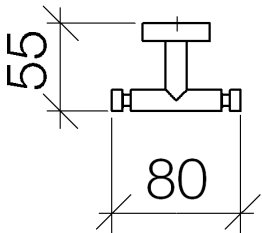

Bathtub - Lissé
Hook two-piece - polished chrome
Article number: 83 256 979-00

- Width 3-1/8"
- Flange diameter 1-5/8"
- 2-1/8" Projection

polished chrome

Dimensional drawing

All dimensions in mm / inch = mm x 0,0394

Bathtub - Lissé

Hook two-piece - polished chrome

Article number: 83 256 979-00

Bathtub - Lissé
Hook two-piece - polished chrome
Article number: 83 256 979-00

Other surface finishes

platinum matte
83 256 979-06