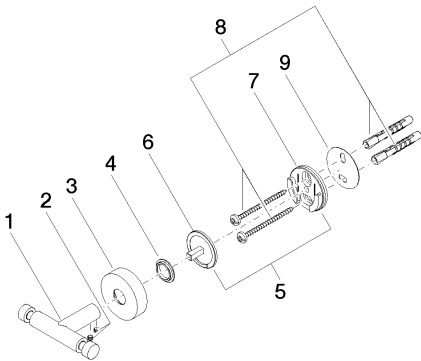

Bathtub - Lissé
Hook two-piece - polished chrome
Article number: 83 256 979-00

Other surface finishes

More custom finish options are available via special production (xTra Service). Please see our finish matrix for availability and pricing or contact a Dornbracht representative.

Spare parts list

Number	Item Number	Designation	Number of units